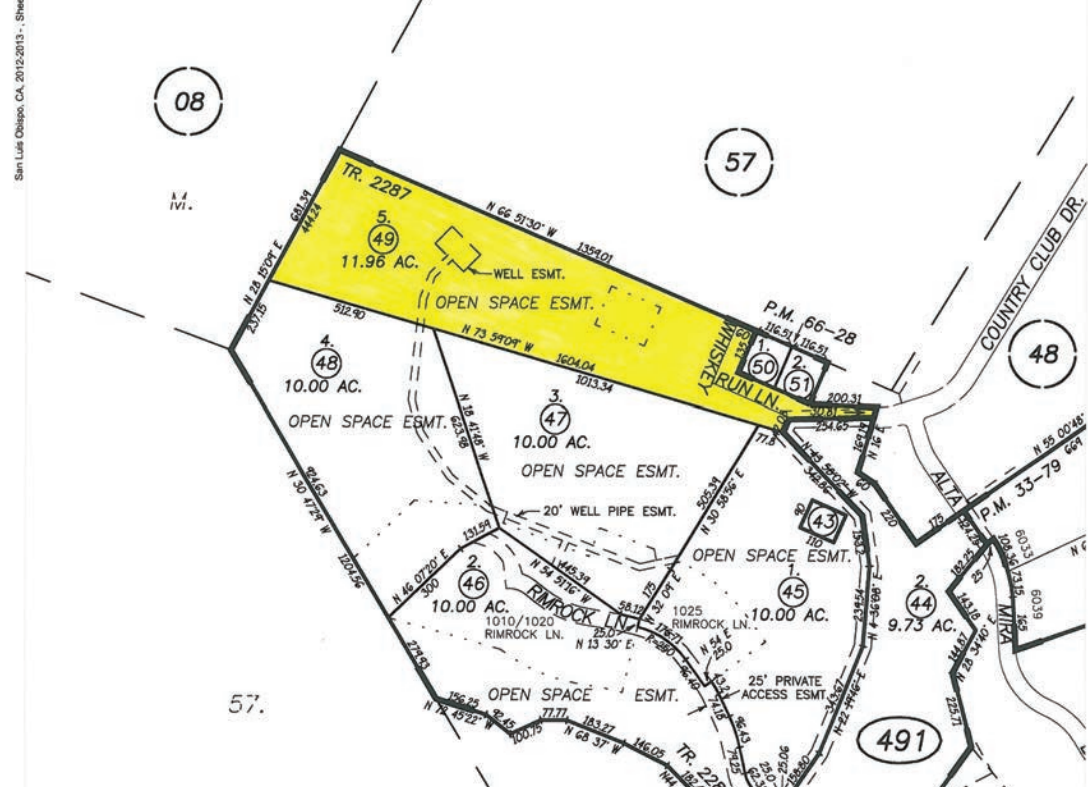

WHISKEY RUN LANE, SAN LUIS OBISPO

<http://centralcoast.photography/whiskeyrunlot/>

## FANTASTIC VIEW LOT OVERLOOKING SAN LUIS OBISPO COUNTRY CLUB & GOLF COURSE

A rare opportunity to own over 11 premium acres overlooking the entire Edna valley and the city of San Luis Obispo. Stunning views can be appreciated from this acreage! This parcel sits above and adjacent to the privately gated country club estates. A very unique opportunity to build your dream home in a great location near town, airport and schools. There is an approximately 20,000 square foot building envelope.

### WHISKEY RUN LANE, SAN LUIS OBISPO

\$889,000

11+ Premium Acres

- 20,000 Square Foot Building Envelope
- Near Schools, Town & Airport
- Building Your Dream Home
- Please visit: [www.WhiskeyRunLot.com](http://www.WhiskeyRunLot.com)